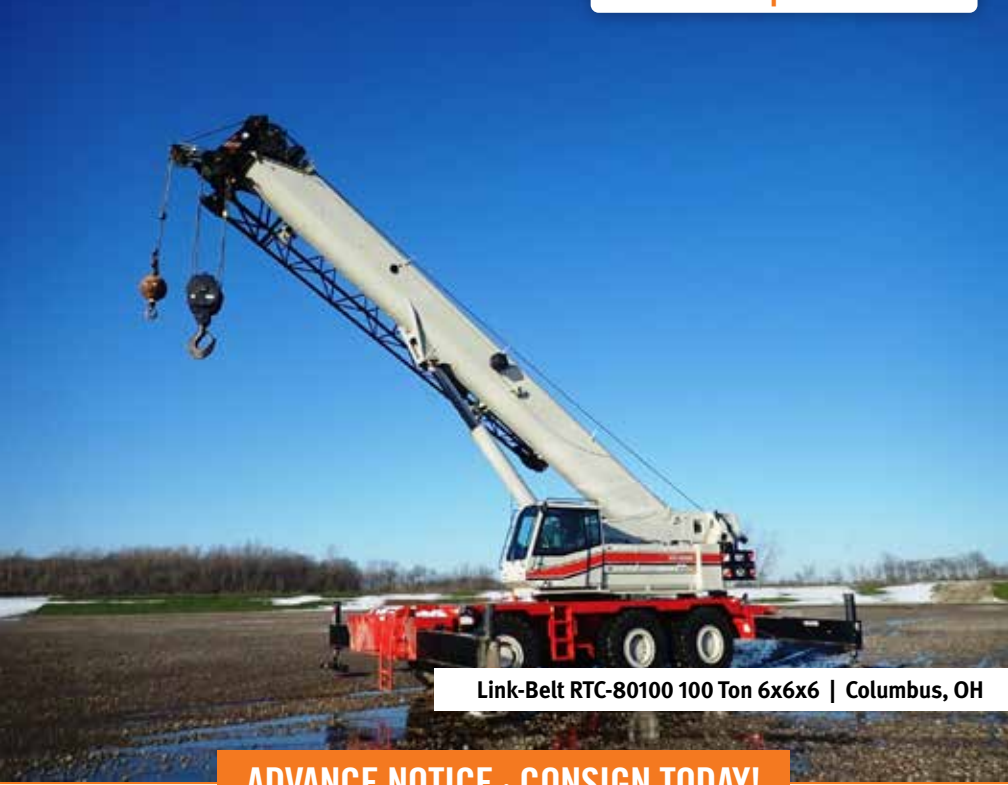

Unreserved public auction

Link-Belt RTC-80100 100 Ton 6x6x6 | Columbus, OH

ADVANCE NOTICE · CONSIGN TODAY!

Northeast Regional Event

March 23–24, 2021 · Tuesday–Wednesday

rbauction.com/North-East

**2016 Western Star 4700SBA
w/Fassi F360E3.24 7250 Lb | North East, MD**

2014 Caterpillar 963D | North East, MD

5 of 7 – Peterbilt 357 w/Schwing Stetter STM II | Columbus, OH

Northeast Regional Event

March 23–24, 2021 · Tue–Wed 8:00 am

► Columbus, North East & Pittsburgh

Our Northeast Regional Event is a combined online-only auction featuring inventory in multiple locations, giving you a wider selection of equipment and trucks, along with the convenience of bidding online.