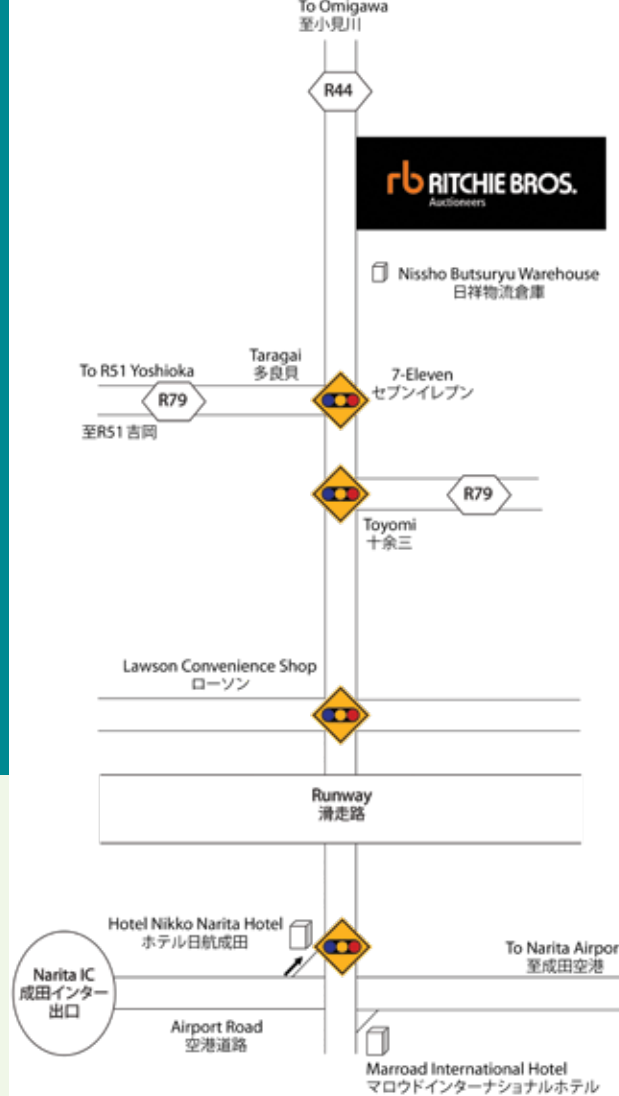

Feb 24, 2016

Saturday 8:30 am

Phone: **+81.476.49.0811**

Fax: +81.476.49.7501

Auction location: 245-2771 Taragai
Chiba Prefecture, Narita 287-0242

183 items & counting

Bid in person or online

On-site registration starts: **x x (x)**

Inspection hours: **Mon–Fri, 8 am–5 pm**

Items must be removed by: **x x (x)**

Directions to auction site

From Tokyo City Center: Take the Narita Interchange exit. Follow the signs to Narita airport on Airport Road. Turn left onto Route 44. Go straight for 1.5 km and auction site is on the right hand side.

From Narita Airport: Take the Airport Road and turn right onto Route 44. Go straight for 1.5 km, auction site is on the right hand side.

Upcoming auctions around the world

International

Dubbo, AUS	Feb 20
Donington Park, GBR	Feb 20–21
Moree, AUS	Feb 22
Narita, JPN	Feb 24
Brisbane, AUS	Mar 1
Moerdijk, NLD	Mar 1–2
Dubai, UAE	Mar 6–7
Ocana, ESP	Mar 7–9
Polotitlan, MEX	Mar 9
St Aubin Sur Gaillon, FRA	Mar 13–14
Meppen, DEU	Mar 15–16
Caorso, ITA	Mar 22
Geelong, AUS	Apr 19

Canada

Edmonton, AB	Feb 27–28
Toronto, ON	Mar 6–7
Chilliwack, BC	Mar 14
Grande Prairie, AB	Mar 15–16
Brandon, MB	Mar 16

USA

Houston, TX	Feb 13–14
Tipton, CA	Feb 16
Orlando, FL	Feb 19–24
Los Angeles, CA	Mar 6
Denver, CO	Mar 7