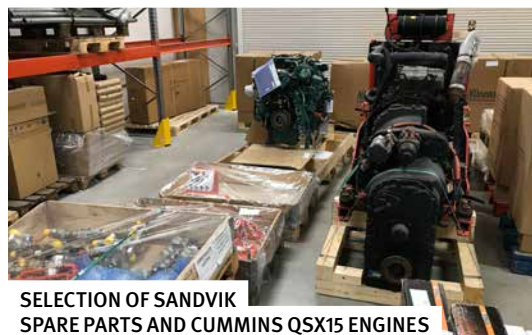

SISU E11 6x2

VOLVO FL220

IVECO 80E218.6T 311

VOLVO FH12 420 6x2

VOLVO FL6

UNUSED - 2017 EMILIANA SERBATOI 3000 LITRE TANKS

SELECTION OF SANDVIK SPARE PARTS AND CUMMINS QSX15 ENGINES

More items added daily! View the latest listings for this auction at [rbauction.com](http://rbauction.com)

## 2014 Caterpillar 6018 Backhoe

**Usage** approx. 5300hrs/engine (4000hrs with load)

**Comes with** C18 x 2, diesel, 824 kW, 12 cubic meters bkt, check valves, 5.4 m A/C elevated cab, Tier 3, Autolube, front and rear camera, 2nd Bkt 10m3, Spare parts set: 2 Hydraulic main pump, 3 other pumps, 3 replacement cylinders, replacement hoses to the boom