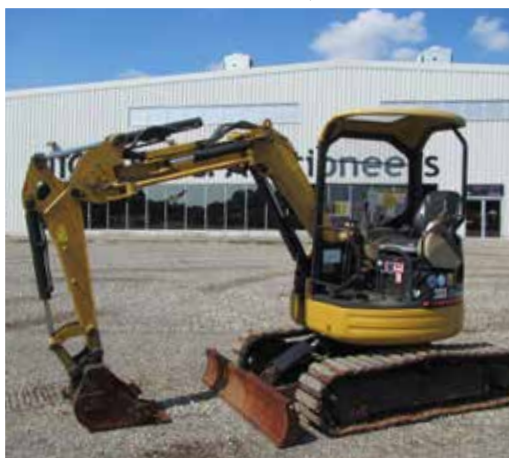

Unreserved public auctions

Narita, JPN

Day 1 | Tues, Oct 24

Day 2 | Wed, Oct 25

Auction Starts: 10AM

2 of 5 – Late Model – Caterpillar 320E

1 of 2 – 2015 Caterpillar 320E

3 of 18 – Late Model – Caterpillar 320D

Hitachi ZX200

rbauction.com

rb RITCHE BROS.
Auctioneers®

4 of 19 – Late Model – Caterpillar 312D

2013 Caterpillar 313D CR

1 of 10 – Late Model – Caterpillar 312E

2011 Caterpillar 312D

1 of 2 – 2014 Caterpillar 311F LRR

5 of 12 – Caterpillar 305SR

1 of 4 – 2014 & 2013 Caterpillar 308E CR

1 of 2 – 2012 Caterpillar 305.5D CR

1 of 5 – Caterpillar 303 SR

2012 Caterpillar 020CR

1 of 3 – 2008 & 2007 Caterpillar 301.5

1 of 2 – Vermeer BC1000XL